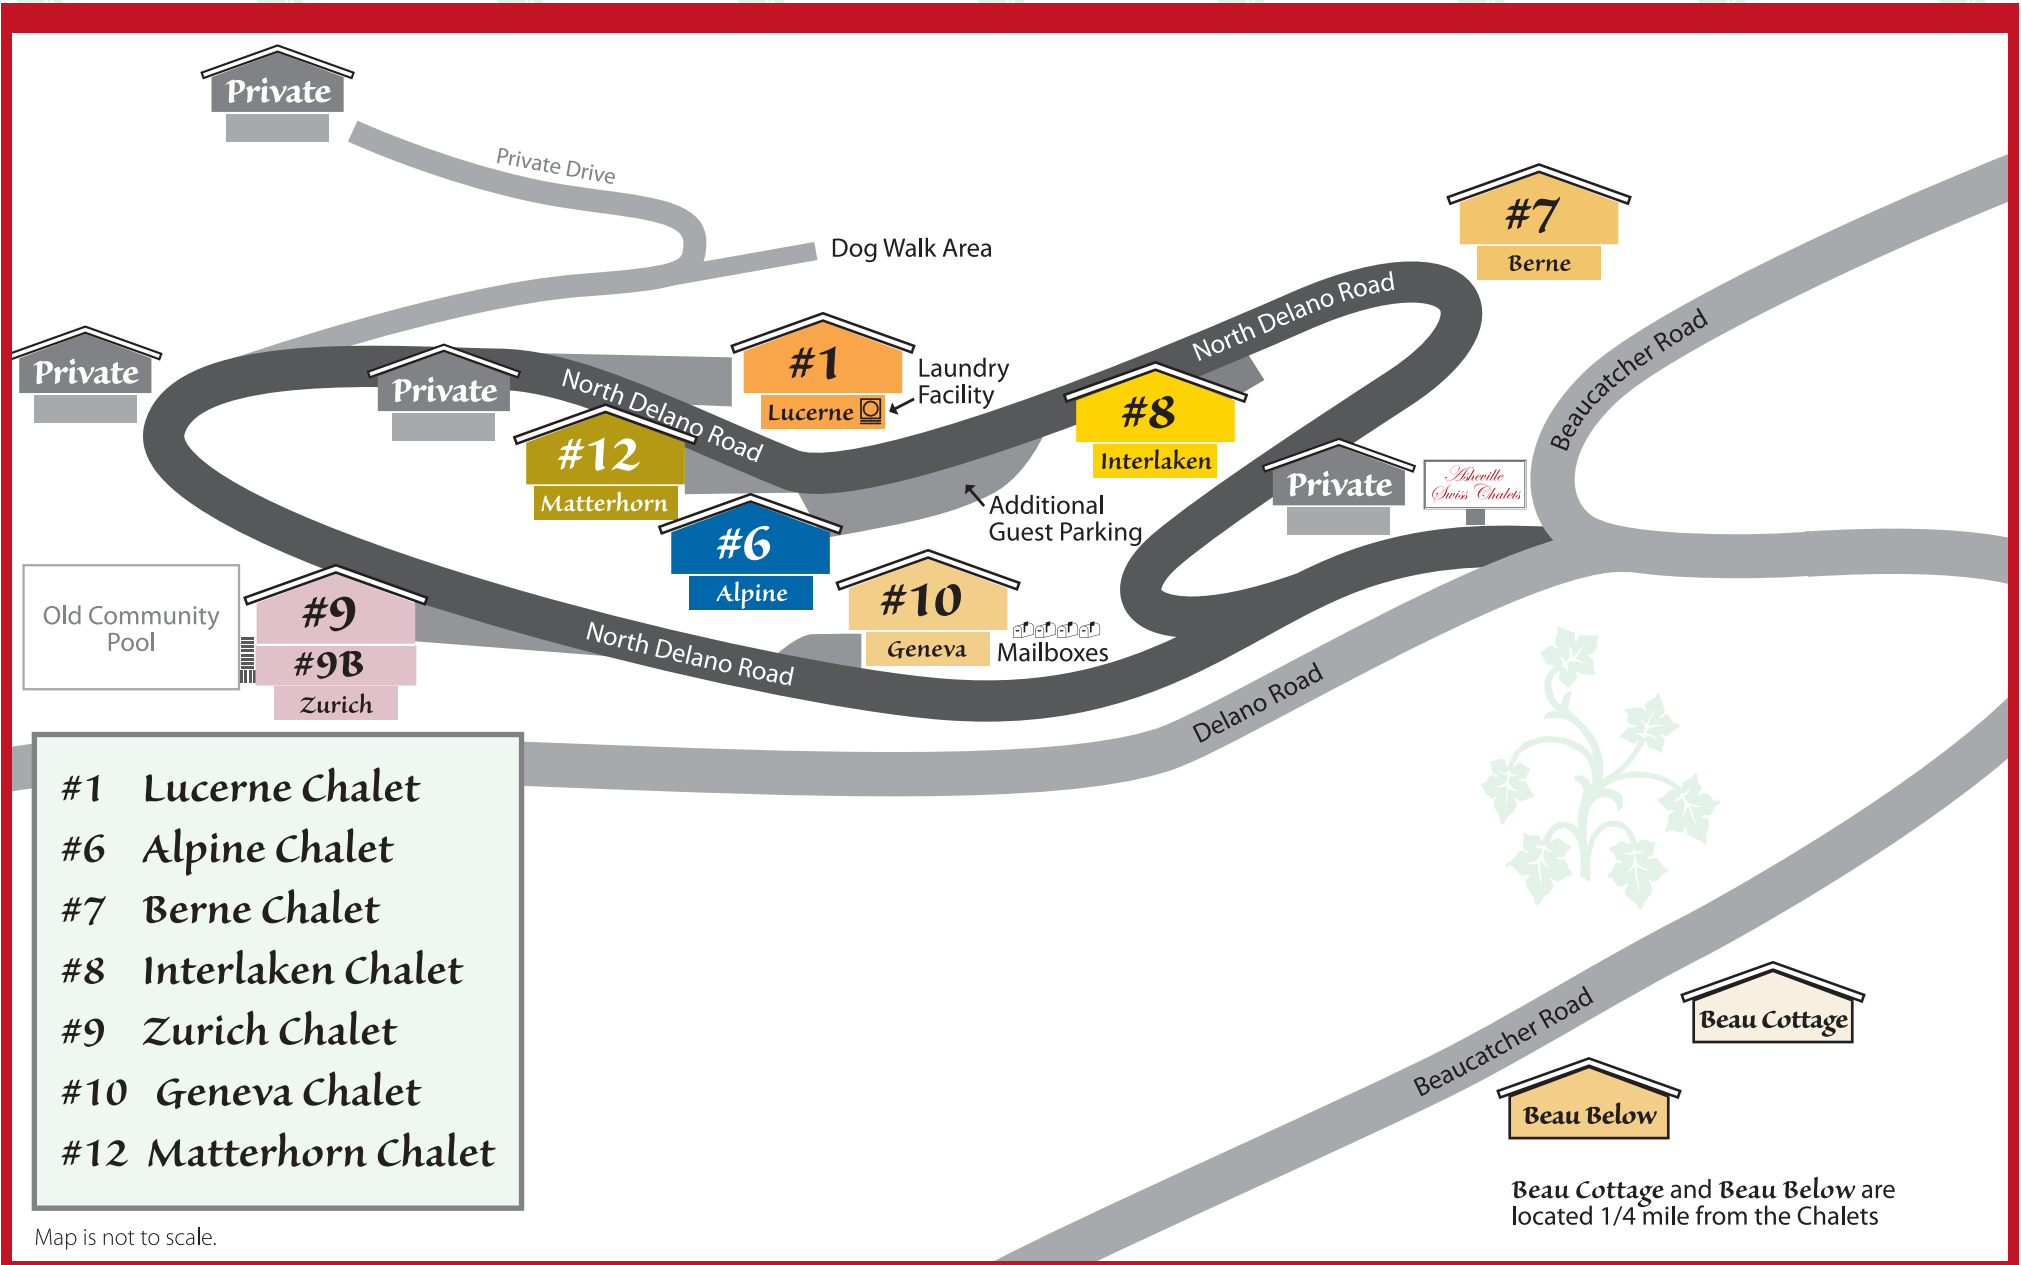

Asheville Swiss Chalets

828-776-0509 • www.ashevilleswisschalets.com

Map is not to scale.